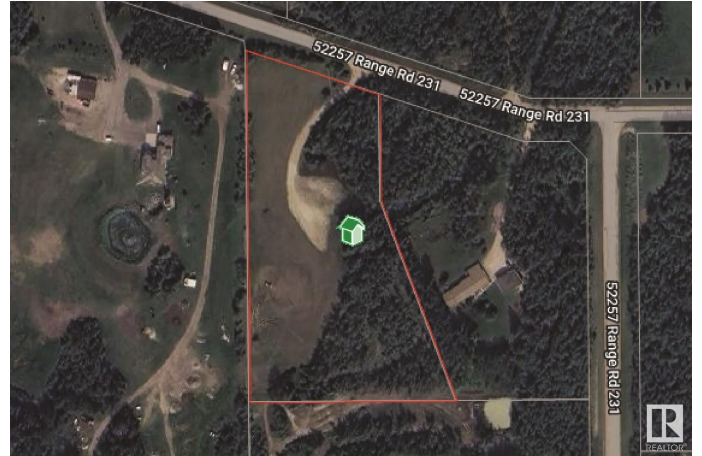

Courtesy Of Barrie Tanner Of Terra Realty

\$1,499,000 - 52257 Rge Rd 231, Rural Strathcona County

MLS® #E4428069

\$1,499,000

0 Bedroom, 0.00 Bathroom,
Rural on 4.42 Acres

Sconadale, Rural Strathcona County, AB

Discover a pristine 4.42-acre canvas just moments south of Sherwood Park! This exceptional parcel invites your creative vision, whether crafting a new residence or exploring subdivision potential. Benefit from excellent site drainage and a prime location just minutes from all the conveniences of town. Enveloped by lush mature trees and scenic walking trails, this lot promises privacy and serenity. Embrace a countryside ambiance with swift access to Sherwood Park within this paved subdivision.

Essential Information

MLS® #	E4428069
Price	\$1,499,000
Bathrooms	0.00
Acres	4.42
Type	Rural
Sub-Type	Vacant Lot/Land
Status	Active

Community Information

Address	52257 Rge Rd 231
Area	Rural Strathcona County
Subdivision	Sconadale

City	Rural Strathcona County
County	ALBERTA
Province	AB
Postal Code	T8B 1A7

Exterior

Exterior Features No Back Lane, No Through Road

Additional Information

Date Listed March 28th, 2025

Days on Market 14

Zoning Zone 80