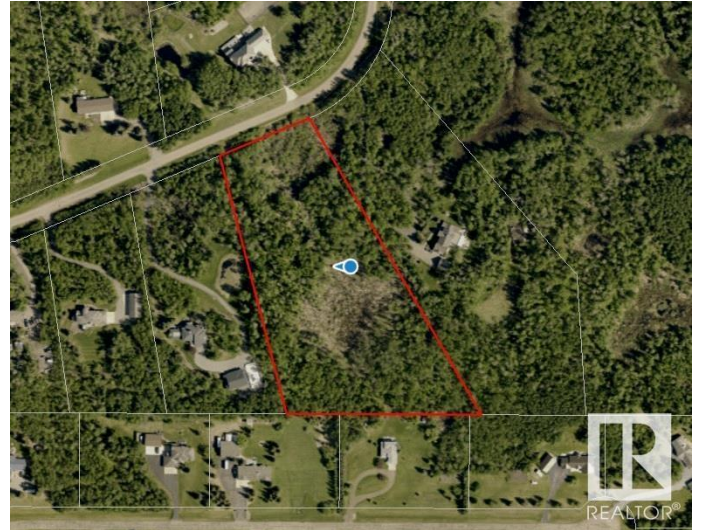

# \$999,900 - 49 52245 Rge Road 232, Rural Strathcona County

MLS® #E4425271

**\$999,900**

0 Bedroom, 0.00 Bathroom,  
Rural on 6.84 Acres

Graham Heights, Rural Strathcona County, AB

DREAM LOCATION to build your DREAM HOME!!! This is the lot you've been waiting for 6.84 acres of raw land in the desirable subdivision of Graham Heights just 2 mins from Sherwood Park. Completely PRIVATE and TREED giving peace and tranquility PLUS all the conveniences of being close to town.

## Community Information

Address	49 52245 Rge Road 232
Area	Rural Strathcona County
Subdivision	Graham Heights
City	Rural Strathcona County
County	ALBERTA
Province	AB
Postal Code	T8B 1B6

## Exterior

Exterior Features Private Setting, Treed Lot, See Remarks