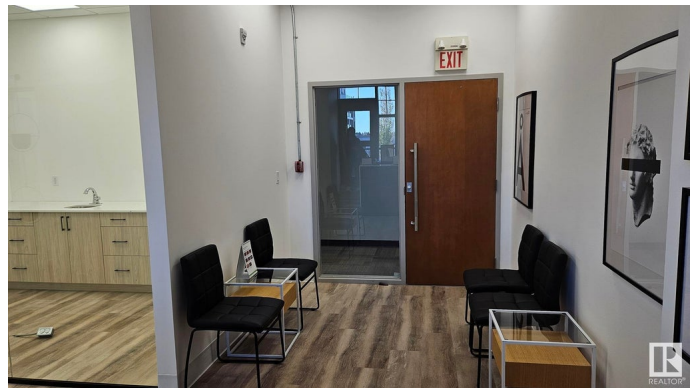

# \$89,000 - 207 150 Bellerose Drive, St. Albert

MLS® #E4414042

**\$89,000**

0 Bedroom, 0.00 Bathroom,  
Business on 0.00 Acres

Oakmont, St. Albert, AB

A gem in the heart of St Albert, this modern, fully equipped medical facility is ready for you to take over and make your mark. The current business is a denture clinic however it can be converted to other medical usage such as hearing clinic, pulmonary testing lab, doctor clinic or even cosmetic clinic, beauty tattooing and a large array of possibilities. The spacious customers waiting area, a central reception, and three operatory rooms, all with quartz countertops, cupboards, and sinks. An all-inclusive lab and sterilization area meet your professional needs. The high open ceiling design floods the space with natural sunlight, creating a welcoming atmosphere. Elegant glass walls ensure privacy, and the durable commercial vinyl floors ensure easy maintenance. It has heated underground parking and located in a bustling plaza with high-end amenities, you're guaranteed ample foot traffic and visibility. Your business will stand out with our large signage.